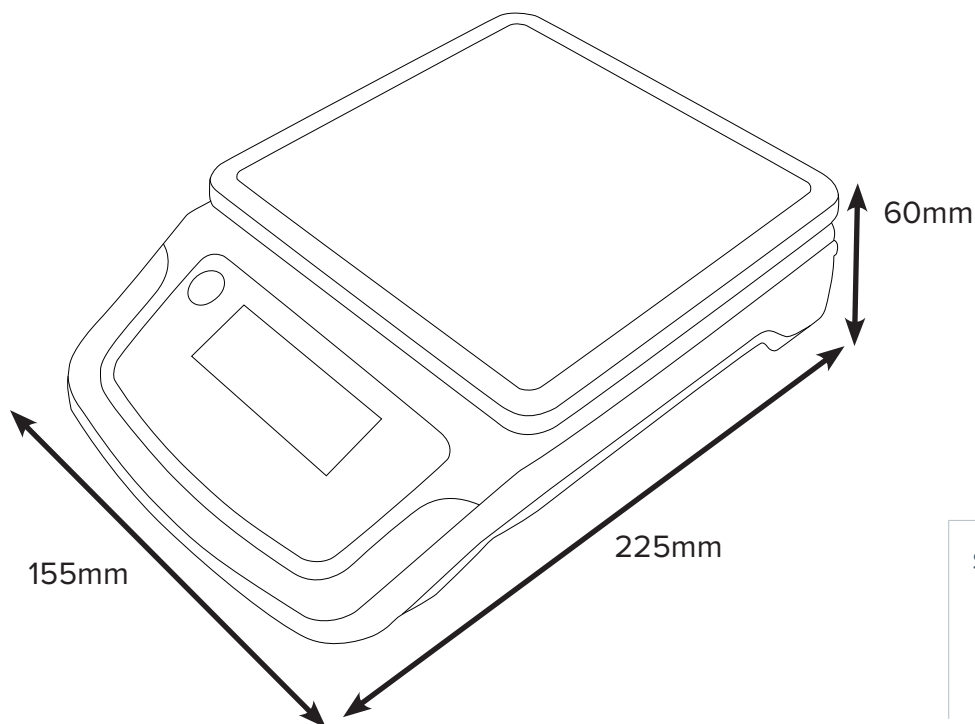

Product Details

Model	CBX 1201	CBX 3001	CBX 6000
Capacity	1200g	3000g	6000g
Readability	0.1g	0.5g	1g
Repeatability	0.2g	1g	2g
Linearity	0.3g	1.5g	3g
Pan Size	148x148mm		
Weighing Units	g, N, lb, oz		
Calibration	External		
Display	Backlit LCD with 18mm-high digits		
Power Supply	Internal rechargeable battery / Power Cord		
Operating Temperature	0° to 40°C		
Housing	ABS plastic		
Overall Dimensions	155x225x60mm		
Net Weight	0.572kg		